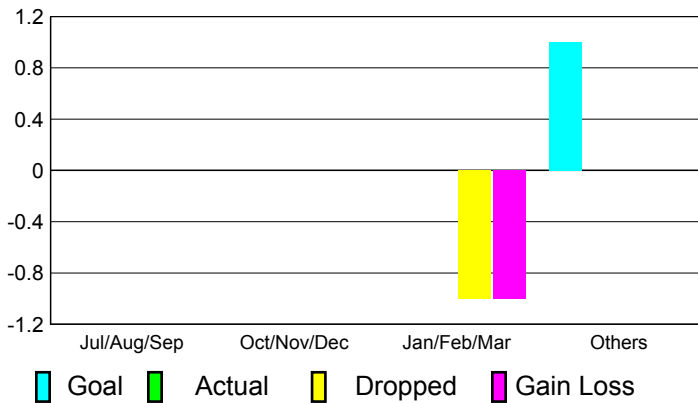

2010-2011 GMT Reports for District (or Undistricted) **District 105SE**

GMT: **HOWARD PATRICK LEE**

Location: **ENGLAND**

GMT CA: **4**

CLUBS

**Club Results
2010-2011**

**Clubs
2009-2010**

Month	New Club Goal	Actual New Clubs	Actual Dropped Clubs	Gain/Loss of Clubs	Gain/Loss of Clubs
Jul/Aug/Sep	0	0	0	0	0
Oct/Nov/Dec	0	0	0	0	0
Jan/Feb/Mar	0	0	-1	-1	0
Apr/May/Jun	1	0	0	0	0
Totals	1	0	-1	-1	0

Club Results 2010-2011

Goal, New, Dropped, Gain/Loss

Comparison of Club Gain/Loss

Current Year Compared to the Previous Year

YTD Status Quo Clubs 2010-2011

Status Quo Clubs Compared to Status Quo Members

MEMBERSHIP

**Membership Results
2010-2011**

**Membership
2009-2010**

Month	Net Memb Goal	Actual New Memb	Actual Dropped Memb	Gain/Loss of Memb	Gain/Loss of Memb
Jul/Aug/Sep	-5	48	-45	3	1
Oct/Nov/Dec	0	37	-59	-22	16
Jan/Feb/Mar	15	47	-25	22	7
Apr/May/Jun	30	28	-60	-32	-33
Totals	40	160	-189	-29	-9