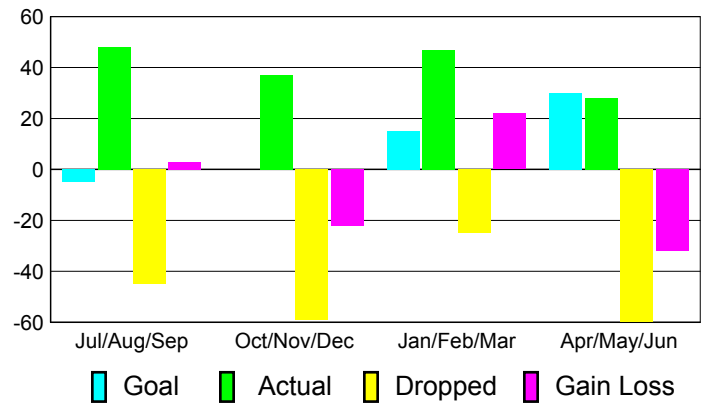

Membership Results 2010-2011

Goal, New, Dropped, Gain/Loss

Comparison of Membership Gain/Loss

Current Year Compared to the Previous Year