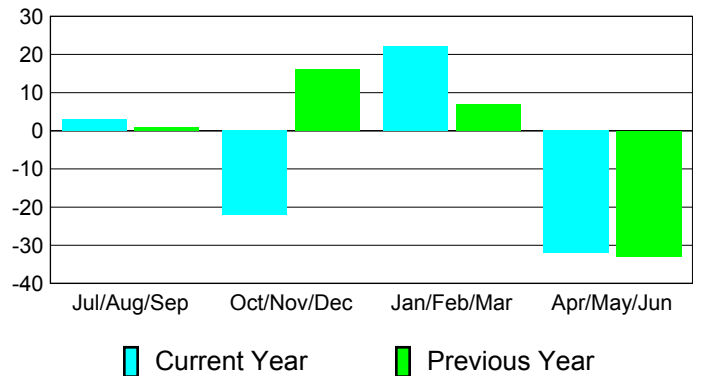

**Membership Results
2010-2011**

**Membership
2009-2010**

Month	Net Memb Goal	Actual New Memb	Actual Dropped Memb	Gain/Loss of Memb	Gain/Loss of Memb
Jul/Aug/Sep	-5	48	-45	3	1
Oct/Nov/Dec	0	37	-59	-22	16
Jan/Feb/Mar	15	47	-25	22	7
Apr/May/Jun	30	28	-60	-32	-33
Totals	40	160	-189	-29	-9

Membership Results 2010-2011

Goal, New, Dropped, Gain/Loss

Comparison of Membership Gain/Loss

Current Year Compared to the Previous Year

Gender Comparison 2010-2011

Jul/Aug/Sep

Oct/Nov/Dec

Jan/Feb/Mar